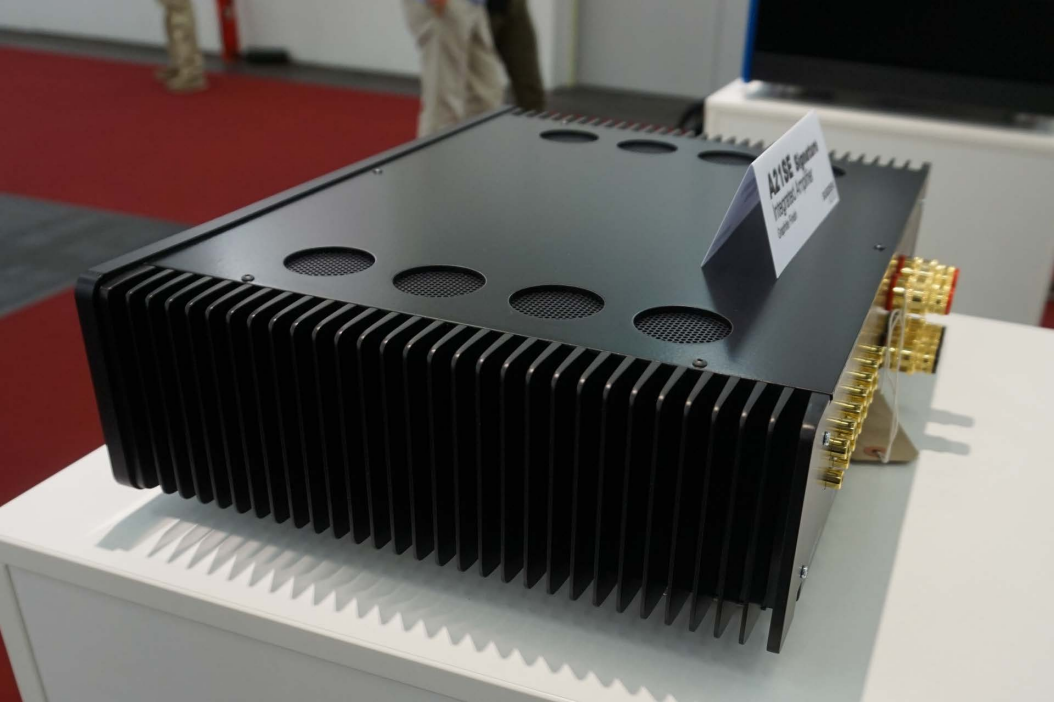

**Masterclass
IA-4**
Integrated Amplifier
Custom Orange Finish

**SUGDEN
AUDIO**

MASTERCLASS-IA-4-OR07

MANUFACTURED BY
J. E. SUGDEN & CO LTD
NEEDHAMSTEAD
WEST YORKSHIRE
ENGLAND

MAINS INPUT AND FUSE

A21SE System
Integrated System
Power Unit

Masterclass
ANV-50
Integrated Amplifier
Titanium Finish

supers

A21SE Signature
Integrated Amplifier
Sugden Audio

SUGDEN Signature

SUGDEN

3-J18 3-118

SUDGEN Audio

Falcon Acoustics