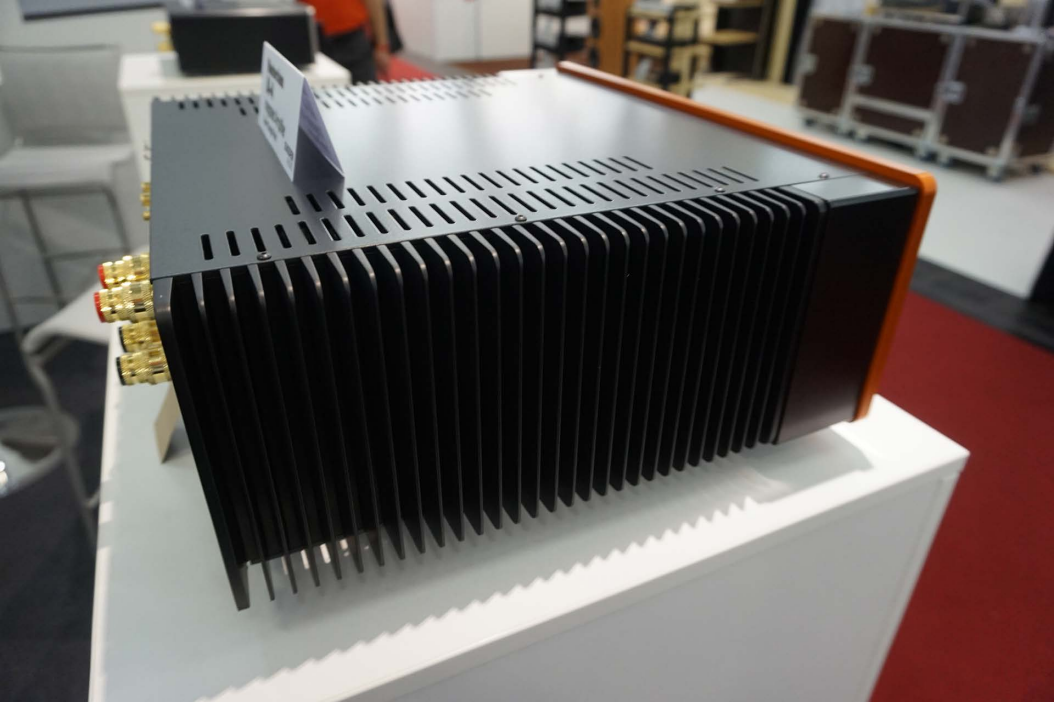

**Masterclass
IA-4**
Integrated Amplifier
Custom Orange Finish

**SUGDEN
AUDIO**

MASTERCLASS-IA-4-OR07

MANUFACTURED BY
J. E. SUGDEN & CO LTD
NEEDHAMSTEAD
WEST YORKSHIRE
ENGLAND

MAINS INPUT AND FUSE

A21SE System
Integrated System
Power Unit

Masterclass
ANV-50
Integrated Amplifier
Titanium Finish

supers

A21SE Signature
Integrated Amplifier
Sugden Audio

SUGDEN Signature

SUGDEN

3-J18 3-118

SUDGEN Audio

Falcon Acoustics